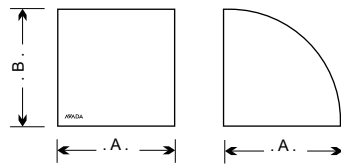

outdoor

Curv

wall mounted luminaire

Curv

Lamp Type COB
 Dimmable No
 Power Supply 220V-240V / 50-60Hz
 Control On / Off
 Median useful life L70B10 40,000 Hours
 Housing Body Aluminum Die-Cast
 4mm Tempered Glass
 Installation Type Wall Mounted
 Ingress protection code IP65
 Mech. impact IK08
 Working Temperature Ta : -25°C ~ +45°C
 Power Factor 0.9
 Protection Class IEC Safety Class I

Ordering Guide Sample *Ejemplo de la guía de pedido*

Model modelo	Power energía	Color temperature CCT temperatura del color	Luminous Flux <i>lm</i> flujo luminoso	Beam angle <i>deg.</i> Ángulo de haz	Width A anchura	Height B altura
Curv	12	3000k.4000k.6500k	1180	48°	145mm	147mm
Curv	15	3000k.4000k.6500k	1450	48°	145mm	147mm