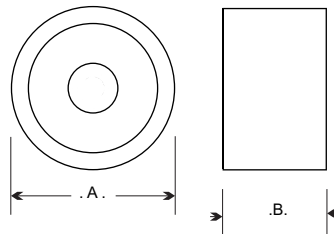

Ideal surface spot for homes or shops with an intimate atmosphere.

indoor+outdoor

Orca Surface

Surface Mounted Downlight

Orca Surface

Lamp Type LED
 Dimmable No
 Power Supply 220V-240V / 50-60Hz
 Control On / Off
 Median useful life L70B10 35,000 Hours
 Housing Body : Aluminum + PMMA Reflector
 Installation Ceiling Mounted
 Ingress protection code IP44
 Mech. impact IK04
 Working Temperature Ta : -25°C ~ +45°C
 Power Factor 0.9+
 Protection Class IEC Safety Class I

Ordering Guide Sample *Ejemplo de la guía de pedido*

Model <i>modelo</i>	Power <i>energía</i>	Color temperature CCT <i>temperatura del color</i>	Luminous Flux <i>lm</i> <i>flujo luminoso</i>	Beam angle <i>Ángulo de haz</i>	Outer Dia Ø A <i>diámetro</i>	Depth B <i>fondo</i>
Orca Surface	13	3000k.4000k.6000k	1300lm	80°	138mm	100mm