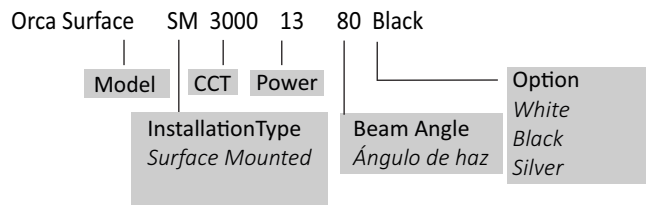

Orca

Surface Mounted Downlight

El Avada's Vapor es una luminaria de techo orientada a base lisa diseñada para realizar necesidades de iluminación interior que preserva el estilo y la belleza de su interior.

This splendid spot can be supplied in countless ways: with a broad or narrow edge, directable or fixed, double or single.

Because it is deeply recessed, Orca provides a high level of visual comfort. In the version with the wide edge there are lots of trendy colour combinations such as black/matt gold, white or stylish chrome. A reflect screen diffuser softens the strong delineation of the light.

Ideal surface spot for homes or shops with an intimate atmosphere.

indoor+outdoor

Orca Surface

Surface Mounted Downlight

Orca Surface

Lamp Type LED
 Dimmable No
 Power Supply 220V-240V / 50-60Hz
 Control On / Off
 Median useful life L70B10 35,000 Hours
 Housing Body : Aluminum + PMMA Reflector
 Installation Ceiling Mounted
 Ingress protection code IP44
 Mech. impact IK04
 Working Temperature Ta : -25°C ~ +45°C
 Power Factor 0.9+
 Protection Class IEC Safety Class I

Ordering Guide Sample *Ejemplo de la guía de pedido*

Model <i>modelo</i>	Power <i>energía</i>	Color temperature CCT <i>temperatura del color</i>	Luminous Flux <i>lm</i> <i>flujo luminoso</i>	Beam angle <i>Ángulo de haz</i>	Outer Dia Ø A <i>diámetro</i>	Depth B <i>fondo</i>
Orca Surface	13	3000k.4000k.6000k	1300lm	80°	138mm	100mm